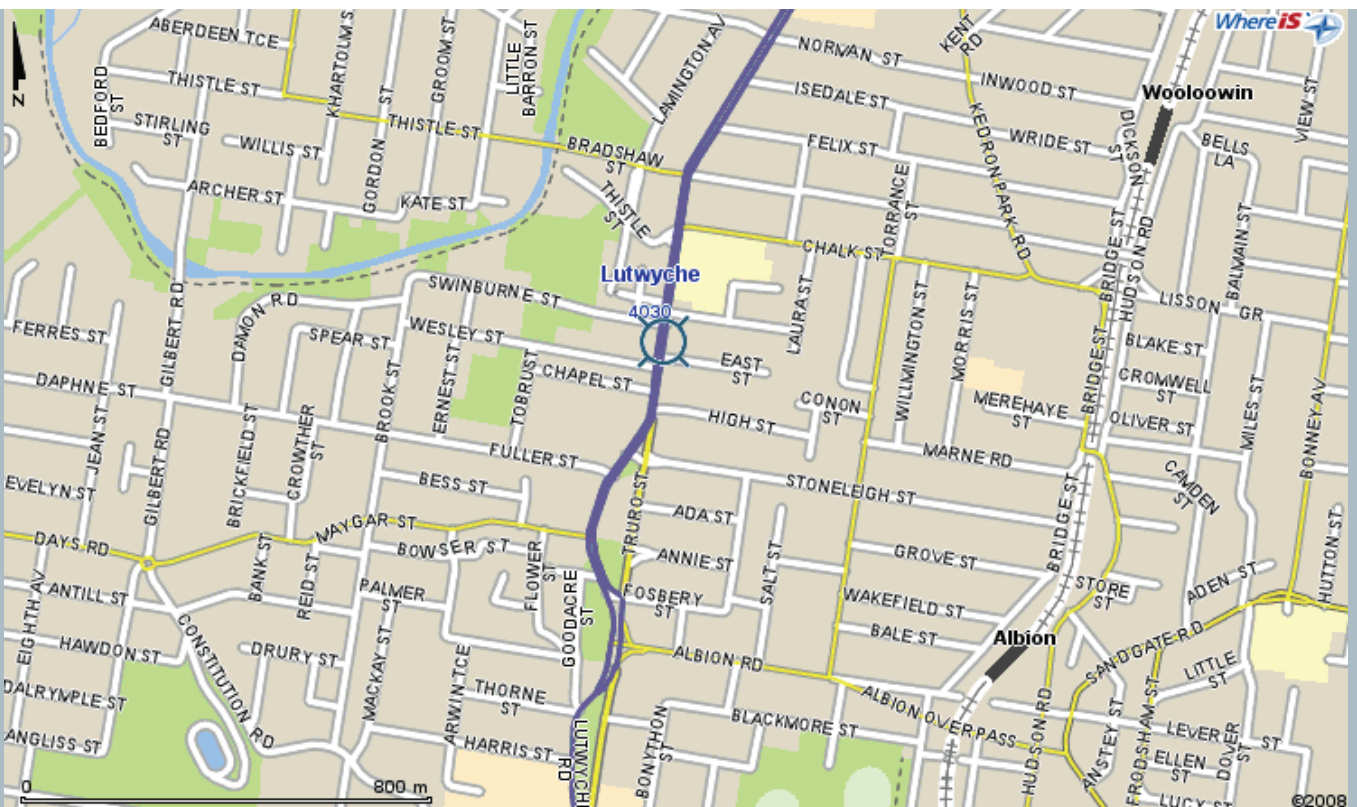

QUARTERBACK
group

LOCATION MAP

485 Lutwyche Road, Lutwyche Qld 4030

Phone 07 36222 000

When heading towards the city along Lutwyche Road turn left into East Street, then turn into the first Driveway on your left (approx 20 metres).

Off street parking is available at the rear of our building, you will see the Quarterback undercover parking, come to the back door and ring the bell for entry or proceed to the front door which is signed.