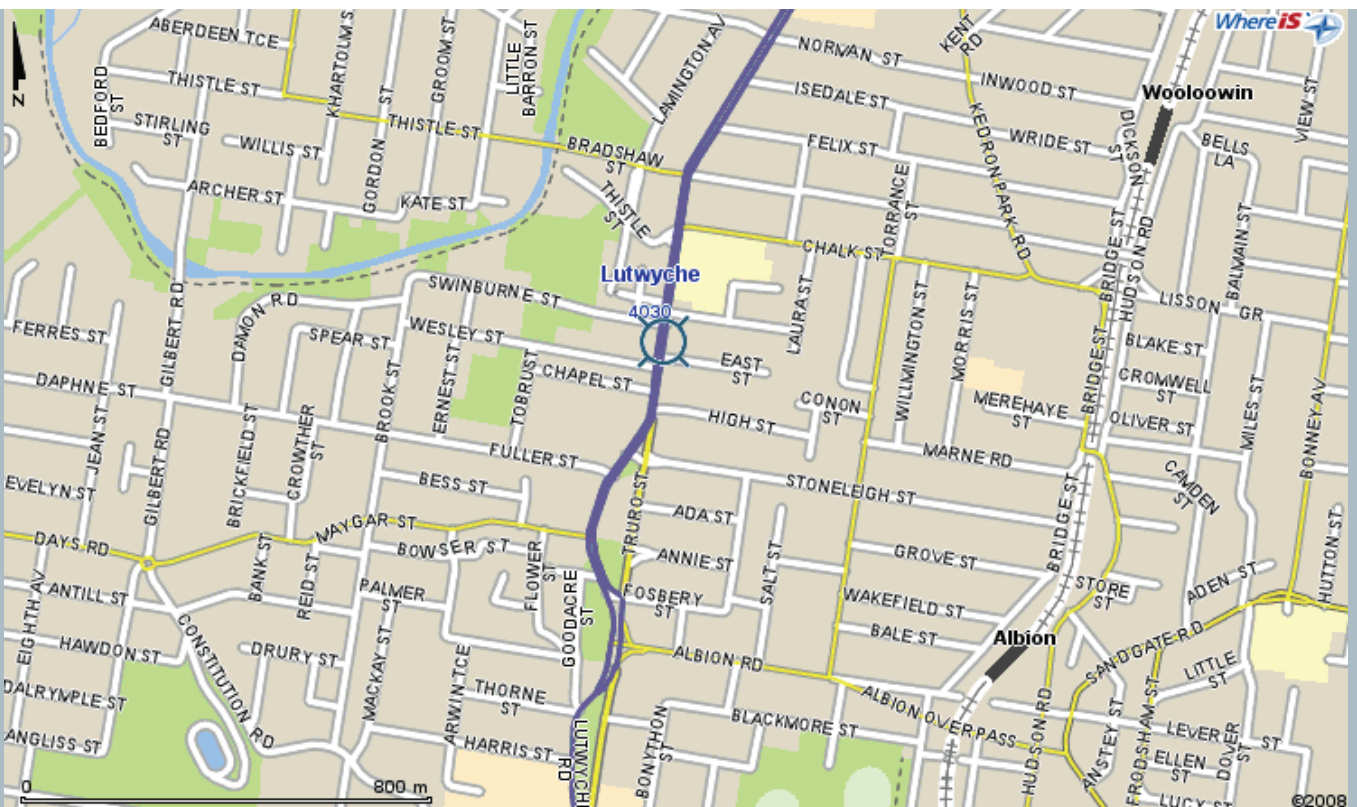

QUARTERBACK  
group

# LOCATION MAP

485 Lutwyche Road, Lutwyche Qld 4030

Phone 07 36222 000

When heading towards the city along Lutwyche Road turn left into East Street, then turn into the first Driveway on your left (approx 20 metres).

Off street parking is available at the rear of our building, you will see the Quarterback undercover parking, come to the back door and ring the bell for entry or proceed to the front door which is signed.